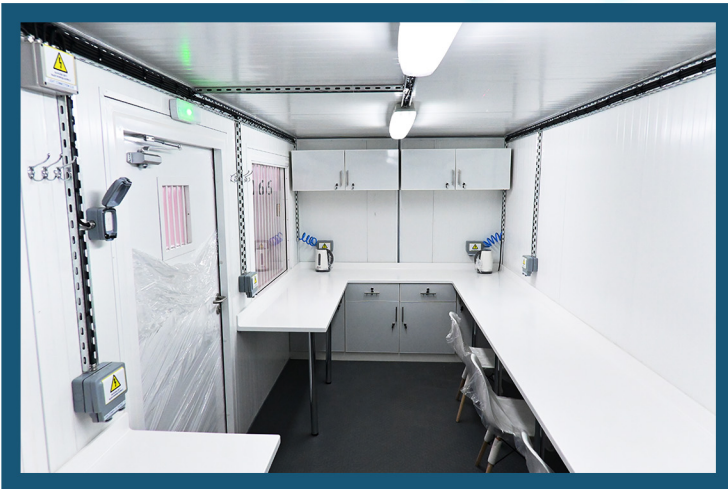

20FT OUTDOOR MESS CONTAINER

SYNERGY

INNOVATIVE DIVING EQUIPMENT TRADING LLC

INSPIRING • ENGINEERING • INNOVATION

UAE • UK • INDIA • AZERBAIJAN • SINGAPORE

Call Us

0044 795 196 6260
 00971 50 564 8178

Email Us

ram@synergiequipment.com
 info@synergiequipment.com

Visit Us

Al Qusais Industrial Area 1, Dubai.
 www.synergiequipment.com