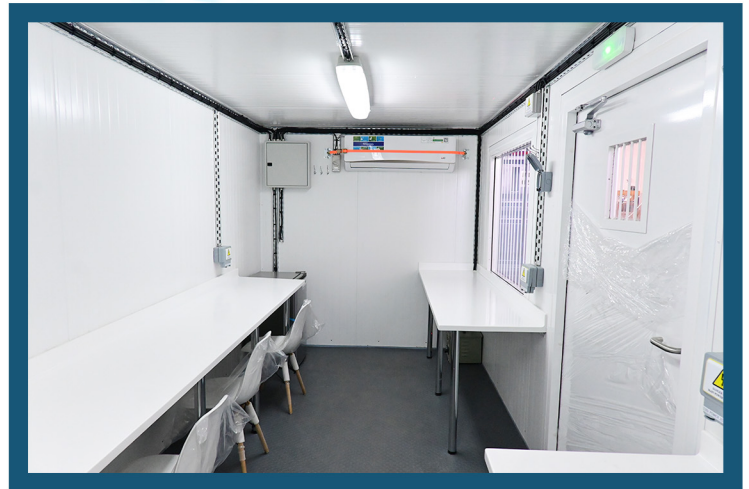

20FT OUTDOOR MESS CONTAINER

SYNERGY

INNOVATIVE DIVING EQUIPMENT TRADING LLC

INSPIRING • ENGINEERING • INNOVATION

UAE • UK • INDIA • AZERBAIJAN • SINGAPORE

Call Us

0044 795 196 6260
 00971 50 564 8178

Email Us

ram@synergiequipment.com
 info@synergiequipment.com

Visit Us

Al Qusais Industrial Area 1, Dubai.
 www.synergiequipment.com